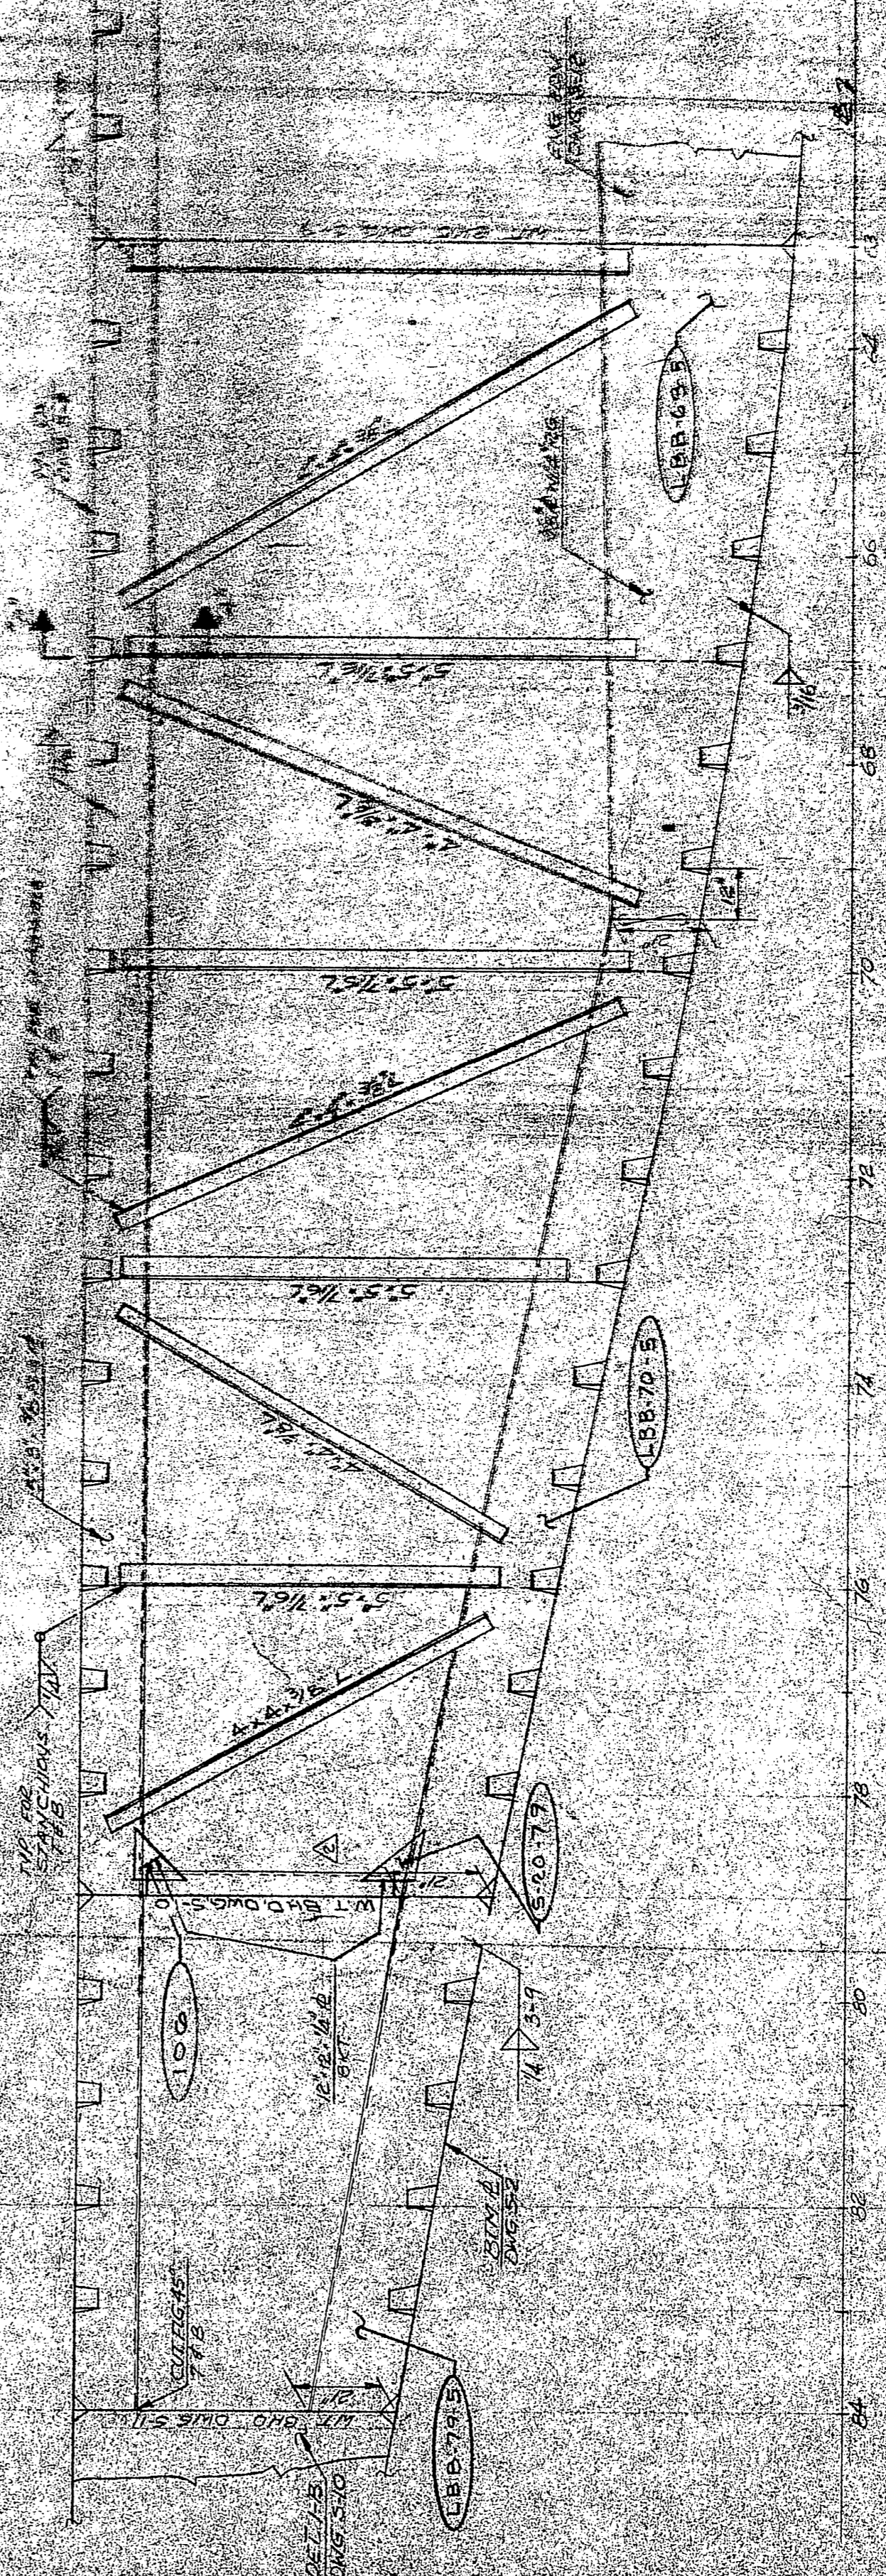

DET 2-4  
LONGITUDINAL TRUSS  
SCALE 1/8" = 1'-0"

DET 2-2  
LONGITUDINAL TRUSS OF STARBOARD SIDE  
PORT SIDE SIM. BUT. OPPOSITE  
SCALE 1/8" = 1'-0"